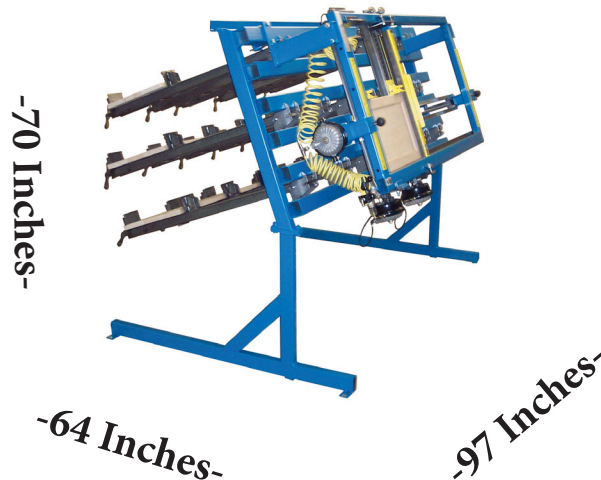

## Model #79R-8 **8' Buddy System**

- Five Total Gluing Levels
- Includes (18) 40" Opening Clamps With 3.5" High Jaws
- 26" x 62" Capacity JLT Door Clamp Mounted On Back
- Space Saving Design For Medium or Small Size Shop
- Maximum 30 Clamps

**Optional Rocker Plate Accessory,  
Allows For Clamping of Stock Up to  
6" High**

For More Information, Call **(845) 452-3780**  
**[www.jamestaylor.com](http://www.jamestaylor.com)**