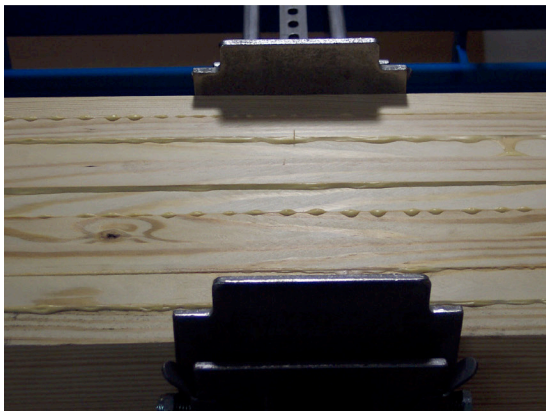

## Model #79R-8 **8' Buddy System**

- Five Total Gluing Levels
- Includes (18) 40" Opening Clamps With 3.5" High Jaws
- 26" x 62" Capacity JLT Door Clamp Mounted On Back
- Space Saving Design For Medium or Small Size Shop
- Maximum 30 Clamps

**Optional Rocker Plate Accessory,  
Allows For Clamping of Stock Up to  
6" High**

For More Information, Call **(845) 452-3780**  
**[www.jamestaylor.com](http://www.jamestaylor.com)**