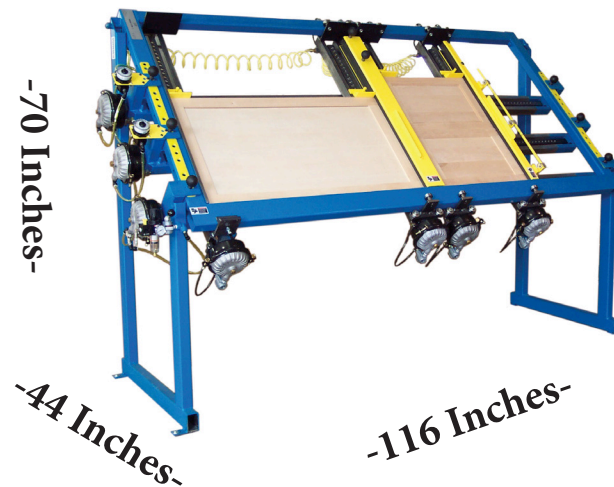

## Model #79K-DDC **Double Door Clamp**

- Large Capacity and Versatile
- 38" X 97" Max. Capacity or (2) 38" X 46" Double Door Clamping
- Single Lever Air Activated
- Up to 1500# Clamping Pressure Per Diaphragm Cylinder
- Produce 255+ Doors A Day

**Removable Center Square Allows  
Clamping of Multiple Doors or Single  
Large Door**

For More Information, Call **(845) 452-3780**

**[www.jamestaylor.com](http://www.jamestaylor.com)**