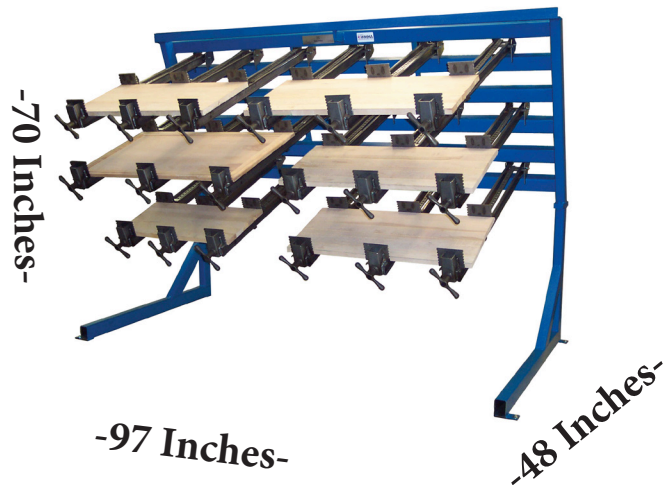

## Model #79F-8-PC 8' Panel Clamp

- Five Total Gluing Levels
- Includes (18) 40" Opening Clamps With 3.5" High Jaws
- Vertical Clamp Hanger Feature
- For Multiple Edge Gluing Uses
- Maximum 30 Clamps

**Optional Rocker Plate Accessory,  
Allows For Clamping of Stock Up to  
6" High**