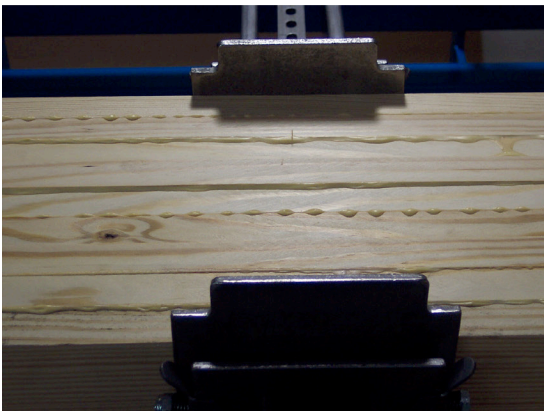

## Model #79F-8-PC 8' Panel Clamp

- Five Total Gluing Levels
- Includes (18) 40" Opening Clamps With 3.5" High Jaws
- Vertical Clamp Hanger Feature
- For Multiple Edge Gluing Uses
- Maximum 30 Clamps

**Optional Rocker Plate Accessory,  
Allows For Clamping of Stock Up to  
6" High**