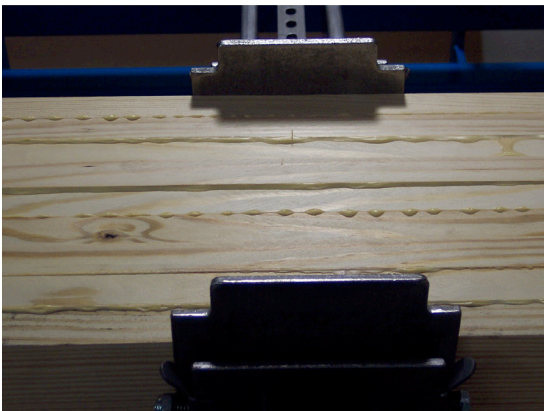

Model #79F-6-PC 6' Panel Clamp

- Five Total Gluing Levels
- Includes (8) 40" Opening Clamps With 3.5" High Jaws
- Vertical Clamp Hanger Feature
- For Multiple Edge Gluing Uses
- Maximum: 20 Clamps

**Optional Rocker Plate Accessory,
Allows For Clamping of Stock Up to
6" High**