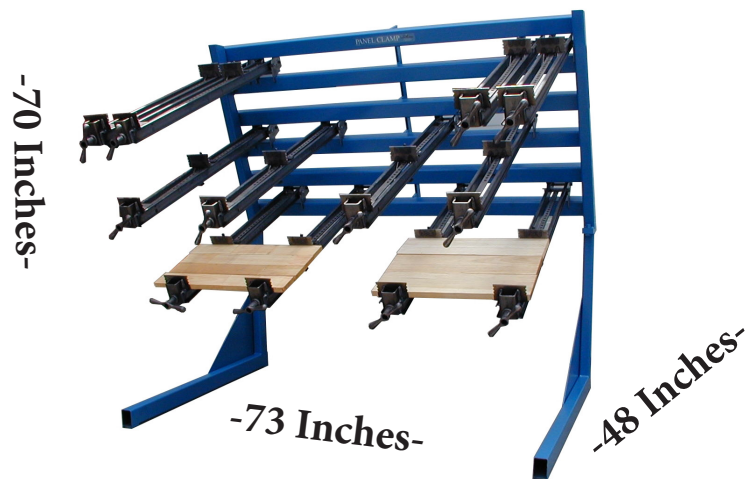

Model #79F-6-PC 6' Panel Clamp

- Five Total Gluing Levels
- Includes (8) 40" Opening Clamps With 3.5" High Jaws
- Vertical Clamp Hanger Feature
- For Multiple Edge Gluing Uses
- Maximum: 20 Clamps

**Optional Rocker Plate Accessory,
Allows For Clamping of Stock Up to
6" High**