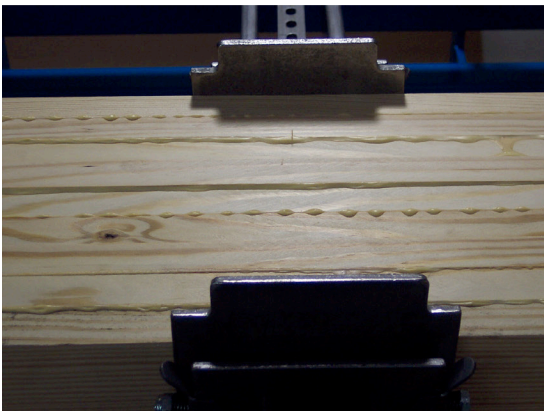

Model #79F-12-PC 12' Panel Clamp

- Five Total Gluing Levels
- Includes (30) 40" Opening Clamps With 3.5" High Jaws
- Vertical Clamp Hanger Feature
- For Multiple Edge Gluing Uses
- Maximum 30 Clamps

**Optional Rocker Plate Accessory,
Allows For Clamping of Stock Up to
6" High**