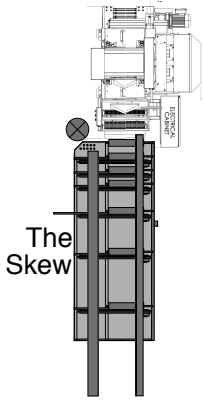

HD Drawer  
Clamp

Glue Applicator

8 Section  
Miter Door Pro

Drawer  
Clamp

Pod Press

Entry Door  
Clamp

12' Panel  
Clamp

Plate  
Spreader

Double Door  
Clamp

Quick Chop

Quick Rip